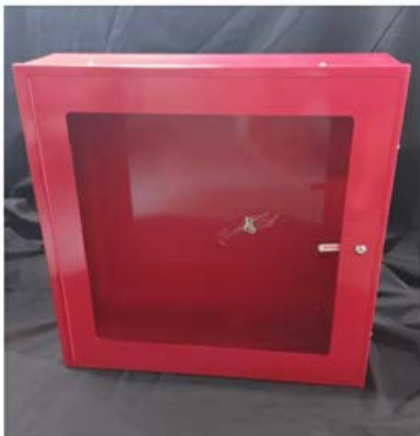

60 YEARS National Fire Equipment Ltd.

Recessed Fire Door, 450, Full M
Finish, White
NFPA 213, F.R.E. 050F00
Price: $63